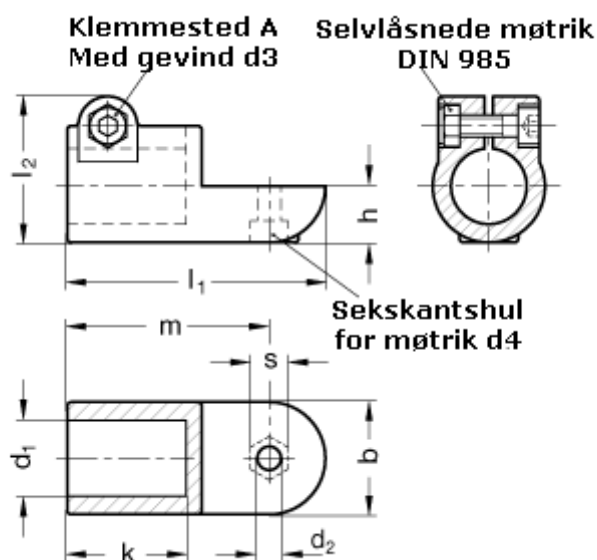

Article number: 20276B50AV2BL

Description: E+G Swivel clamp connector  
GN276-B50-AV-2-BL

## Measures

b = 65	m = 115
d1 = B50	s = 17
d2 = 10.2	
d3 = M10	
d4 = M10	
k = 74.0	
l1 = 148	
l2 = 77.5	